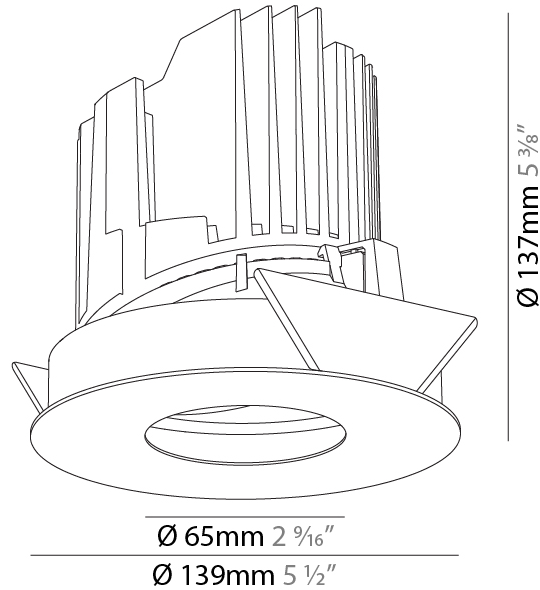

GENERAL

Series: Bioniq
Subseries: Bioniq Round Deep
Brand: Prolicht
Division: Architectural
Mounting Type: Recessed
Mounting Location: Ceiling
Subcategory: Downlight

PHYSICAL

Shape: Round
Diameter (mm): 139
Diameter (in): 5 1/2
Height (mm): 151
Height (in): 5 15/16
Ceiling Thickness (mm): 10 / 12.5 / 15
Ceiling Thickness (in): 3/8 or 1/2 or 9/16
Min. Recessing Depth (mm): 170
Min. Recessing Depth (in): 6 11/16
Light Distribution: Downlight
Weight (kg): 0.926
Weight (lbs): 2.04
Fixture Finish: SSR / BKV / CWI / CRY / HAB / LAG / UFT / ITA / RUA / RUR / MIC / FTG / MYG / TWT / LOD / PUS / FRO / FUP / KIA / POP / BLS / SPG / MEY / GOH / GUM / CHC / COM / ABZ / JAG / OBR / MOS / ROR
Fixture Material: Aluminum Die Cast
Cut-out Measurements: 130mm / 5 1/8"

GENERAL

Series: Bioniq
Subseries: Bioniq Round Wallwash
Brand: Prolicht
Division: Architectural
Mounting Type: Recessed
Mounting Location: Ceiling
Subcategory: Downlight

PHYSICAL

Shape: Round
Diameter (mm): 139
Diameter (in): 5 1/2
Height (mm): 137
Height (in): 5 3/8
Ceiling Thickness (mm): 10 / 12.5 / 15 / 25
Ceiling Thickness (in): 3/8 or 1/2 or 9/16
Min. Recessing Depth (mm): 150
Min. Recessing Depth (in): 5 7/8
Light Distribution: Adjustable / Asymmetric
Weight (kg): 0.865
Weight (lbs): 1.9
Fixture Finish: SSR / BKV / CWI / CRY / HAB / LAG / UFT / ITA / RUA / RUR / MIC / FTG / MYG / TWT / LOD / PUS / FRO / FUP / KIA / POP / BLS / SPG / MEY / GOH / GUM / CHC / COM / ABZ / JAG / OBR / MOS / ROR
Fixture Material: Aluminum Die Cast
Cut-out Measurements: 130mm / 5 1/8"

OPTICAL

Reflector: 20 / 25 / 40
Adjustability: Fixed

RATINGS AND CERTIFICATIONS

Certified By: Certified for North American Standards
IP rating: IP20

	130mm 5 1/8"	150mm 5 7/8"	10 15mm 3/8" 9/16"	30°	355°	
A						